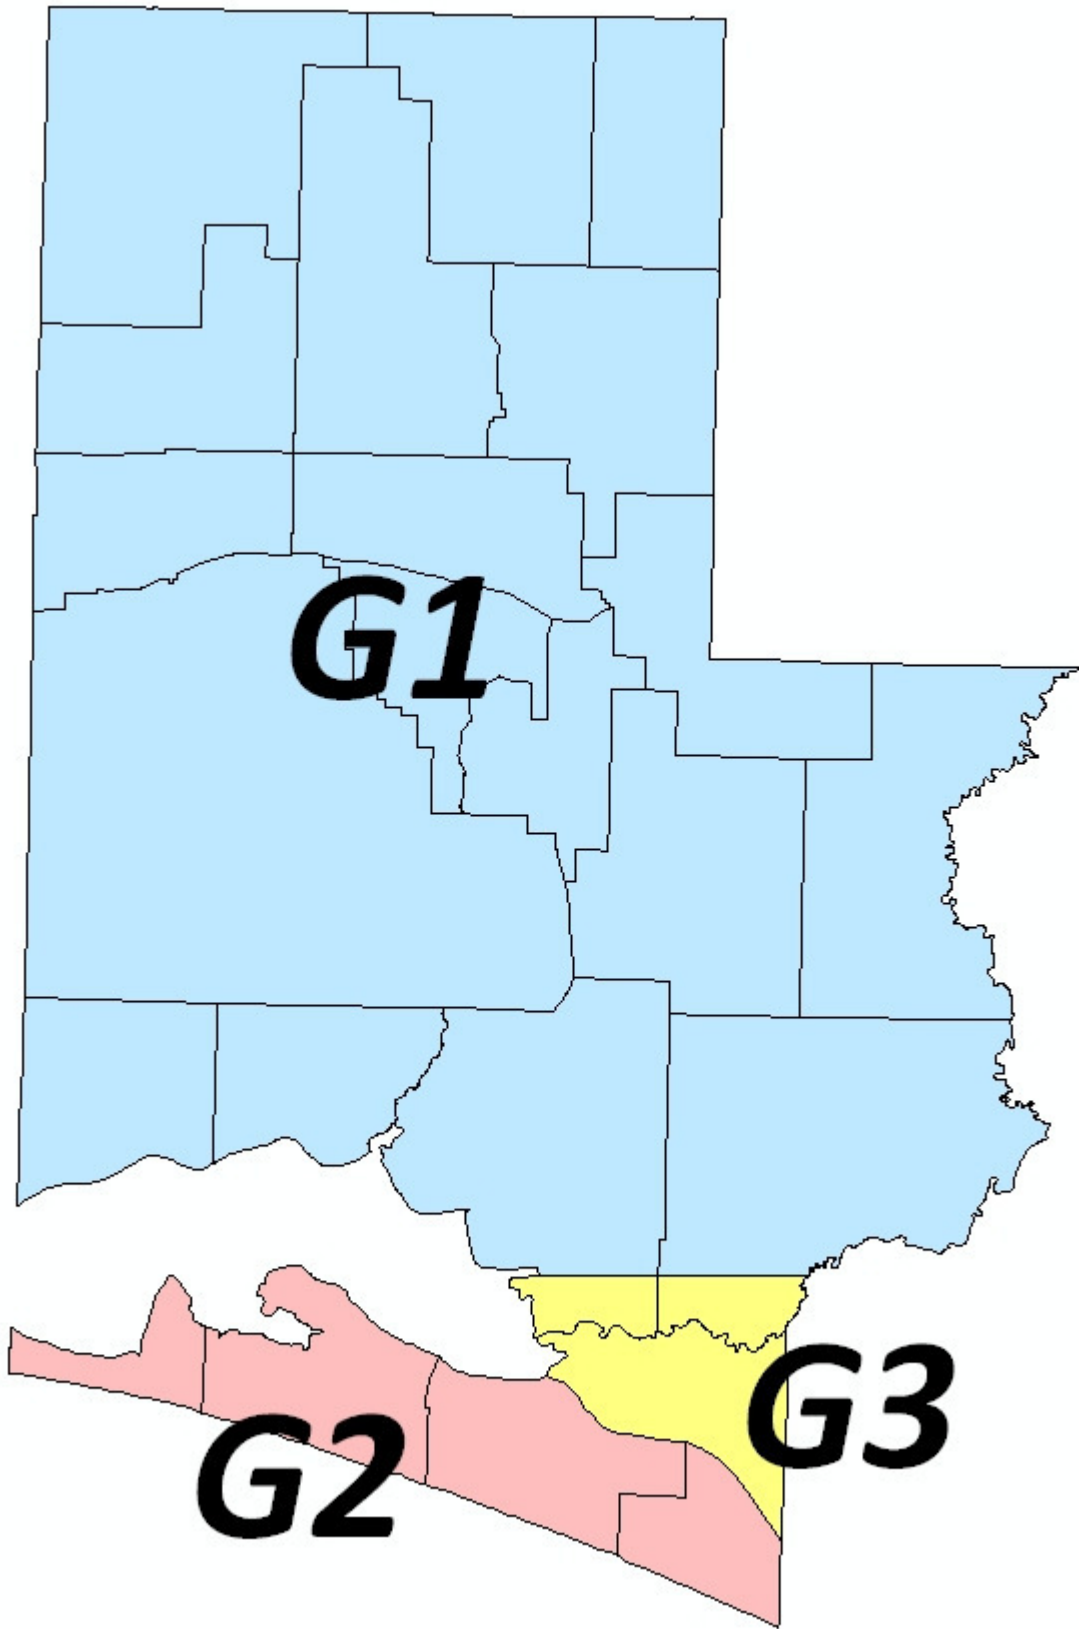

**2012 GENERAL ELECTION  
BALLOT STYLE MAP**

**WALTON COUNTY, FLORIDA**